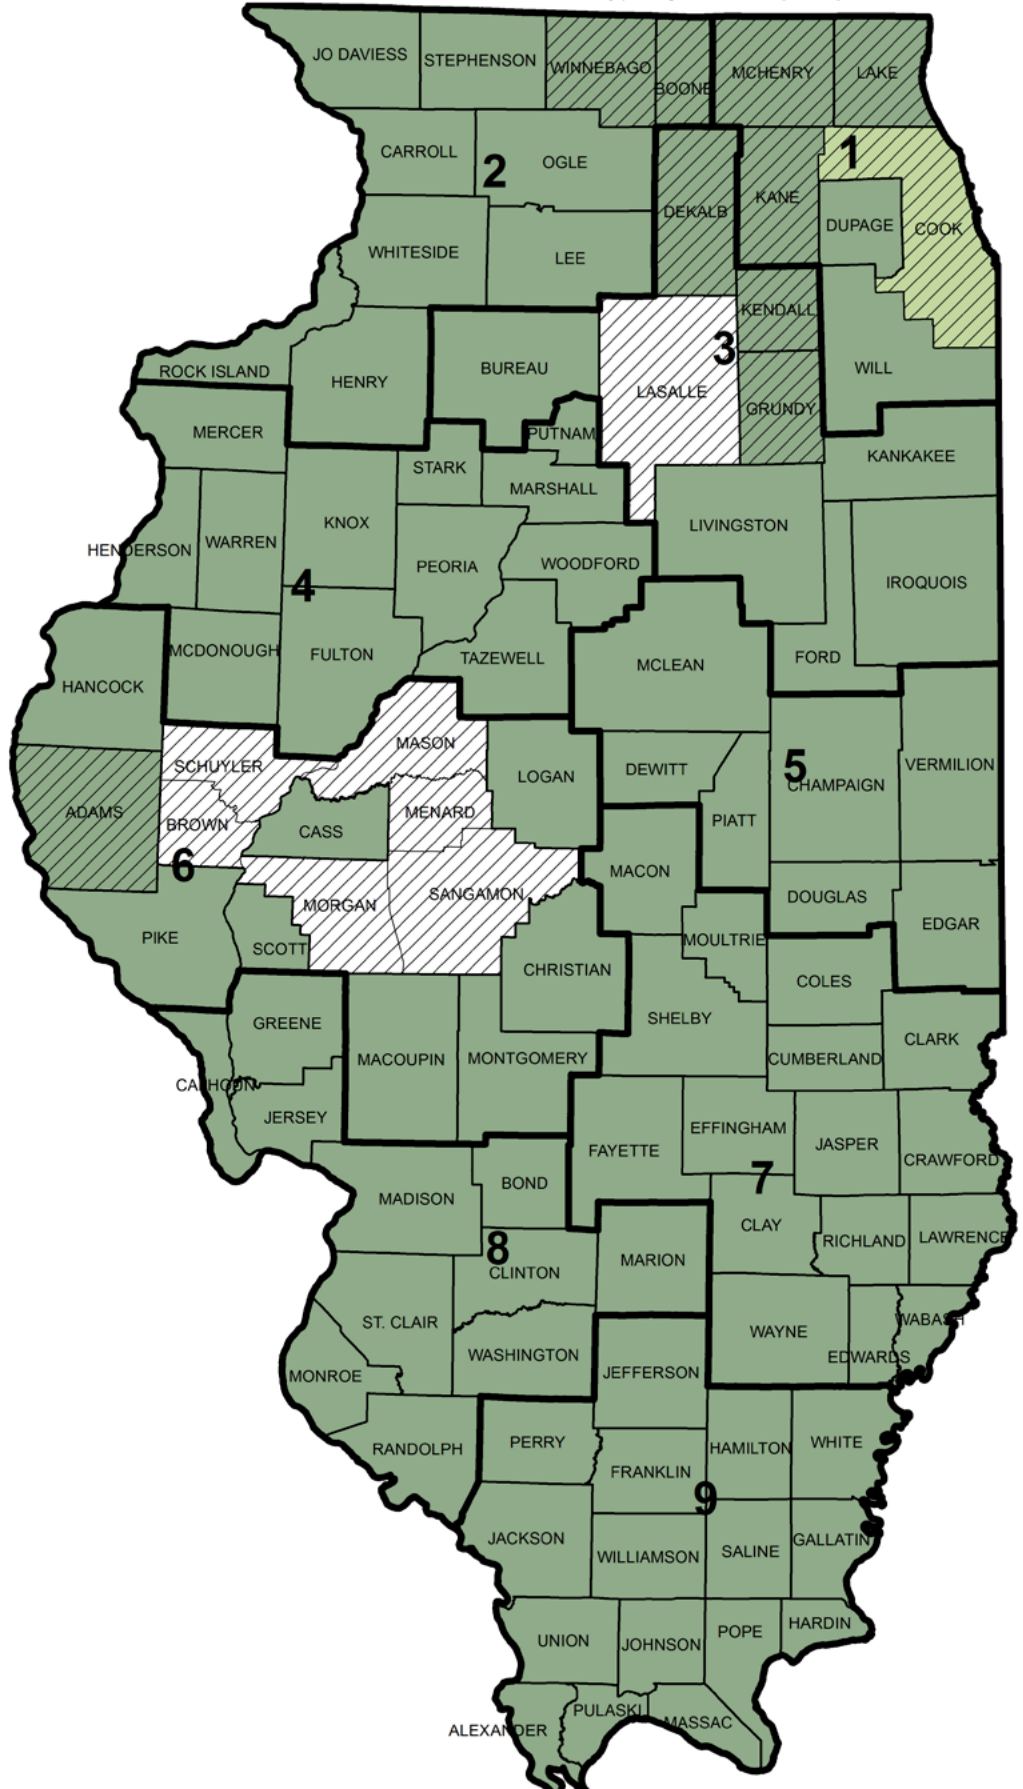

Illinois LiDAR Inventory Status

March 2018

-  Available
-  Thru County
-  In Progress

 IDOT District Boundaries

Additional Information:
 Sheena Beaverson
 217-244-9306
 sbeavers@illinois.edu

For Access to LiDAR Data, Please Google:
Illinois Height Modernization (ILHMP): LiDAR Data